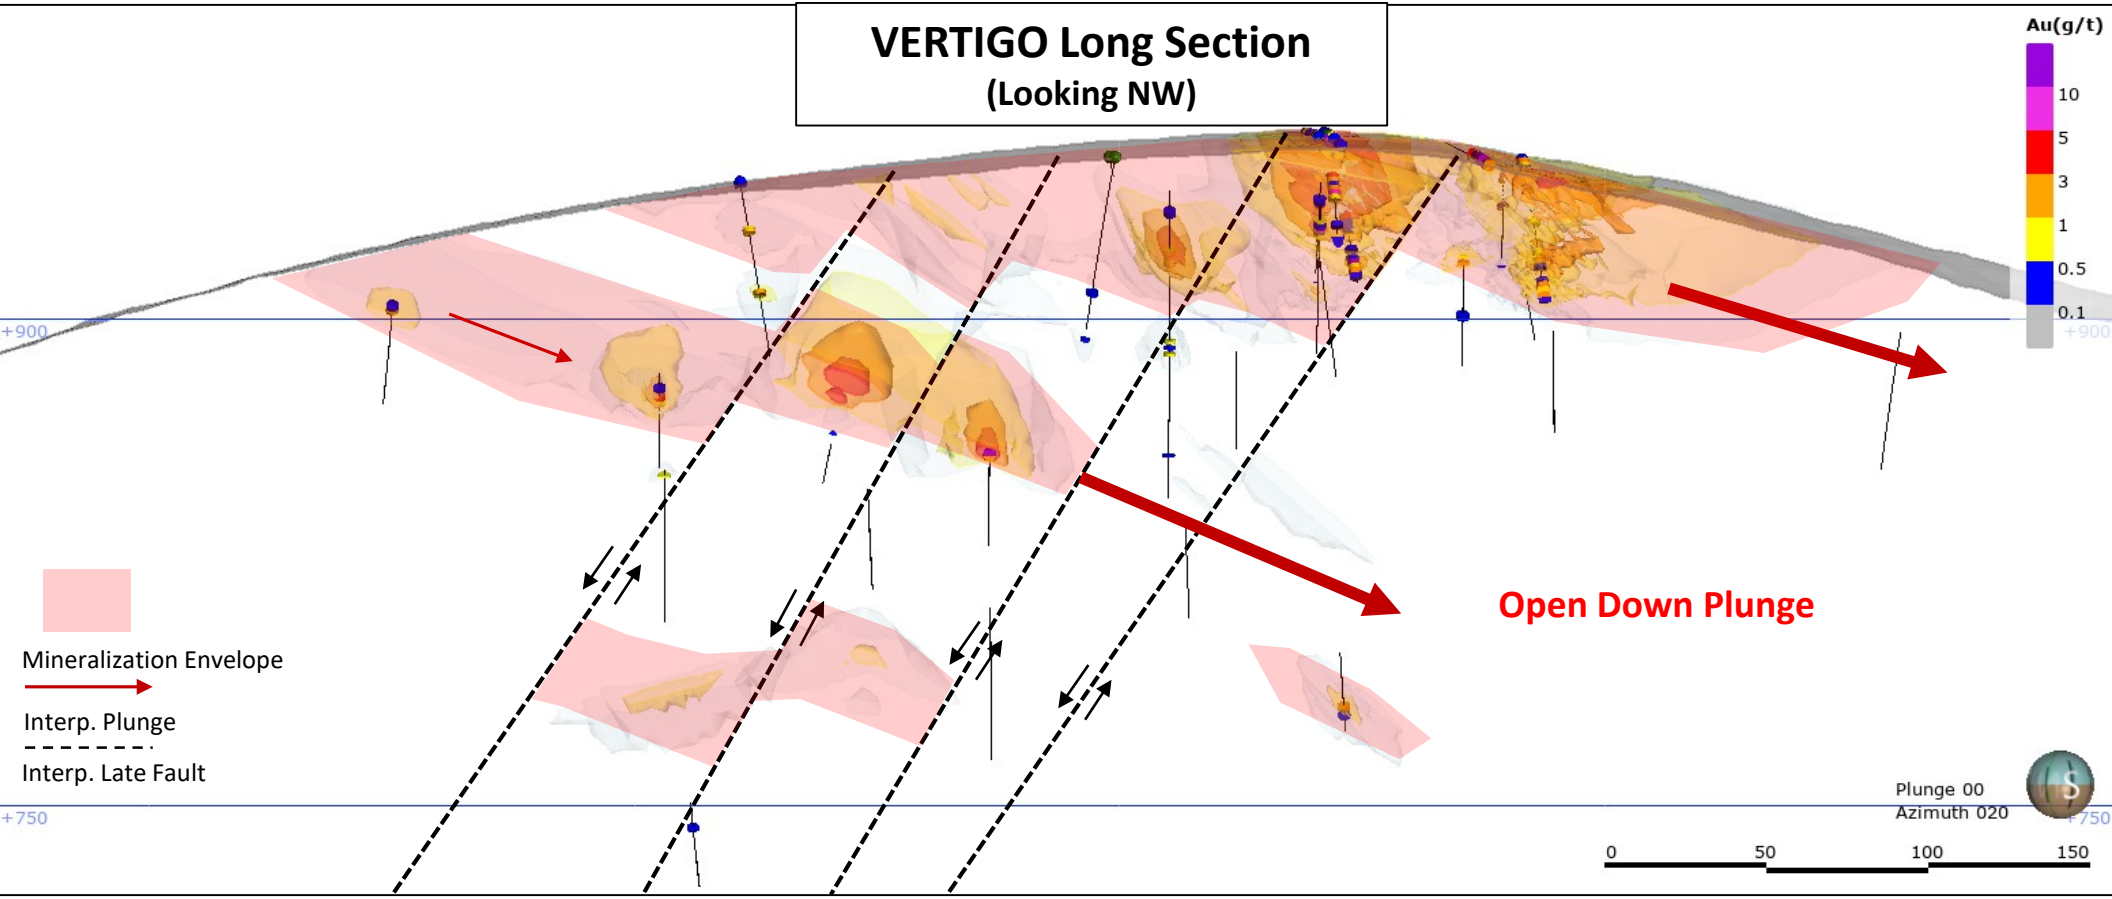

VERTIGO Long Section (Looking NW)

- Mineralization Envelope
- Interp. Plunge
- Interp. Late Fault

Open Down Plunge

Plunge 00
Azimuth 020