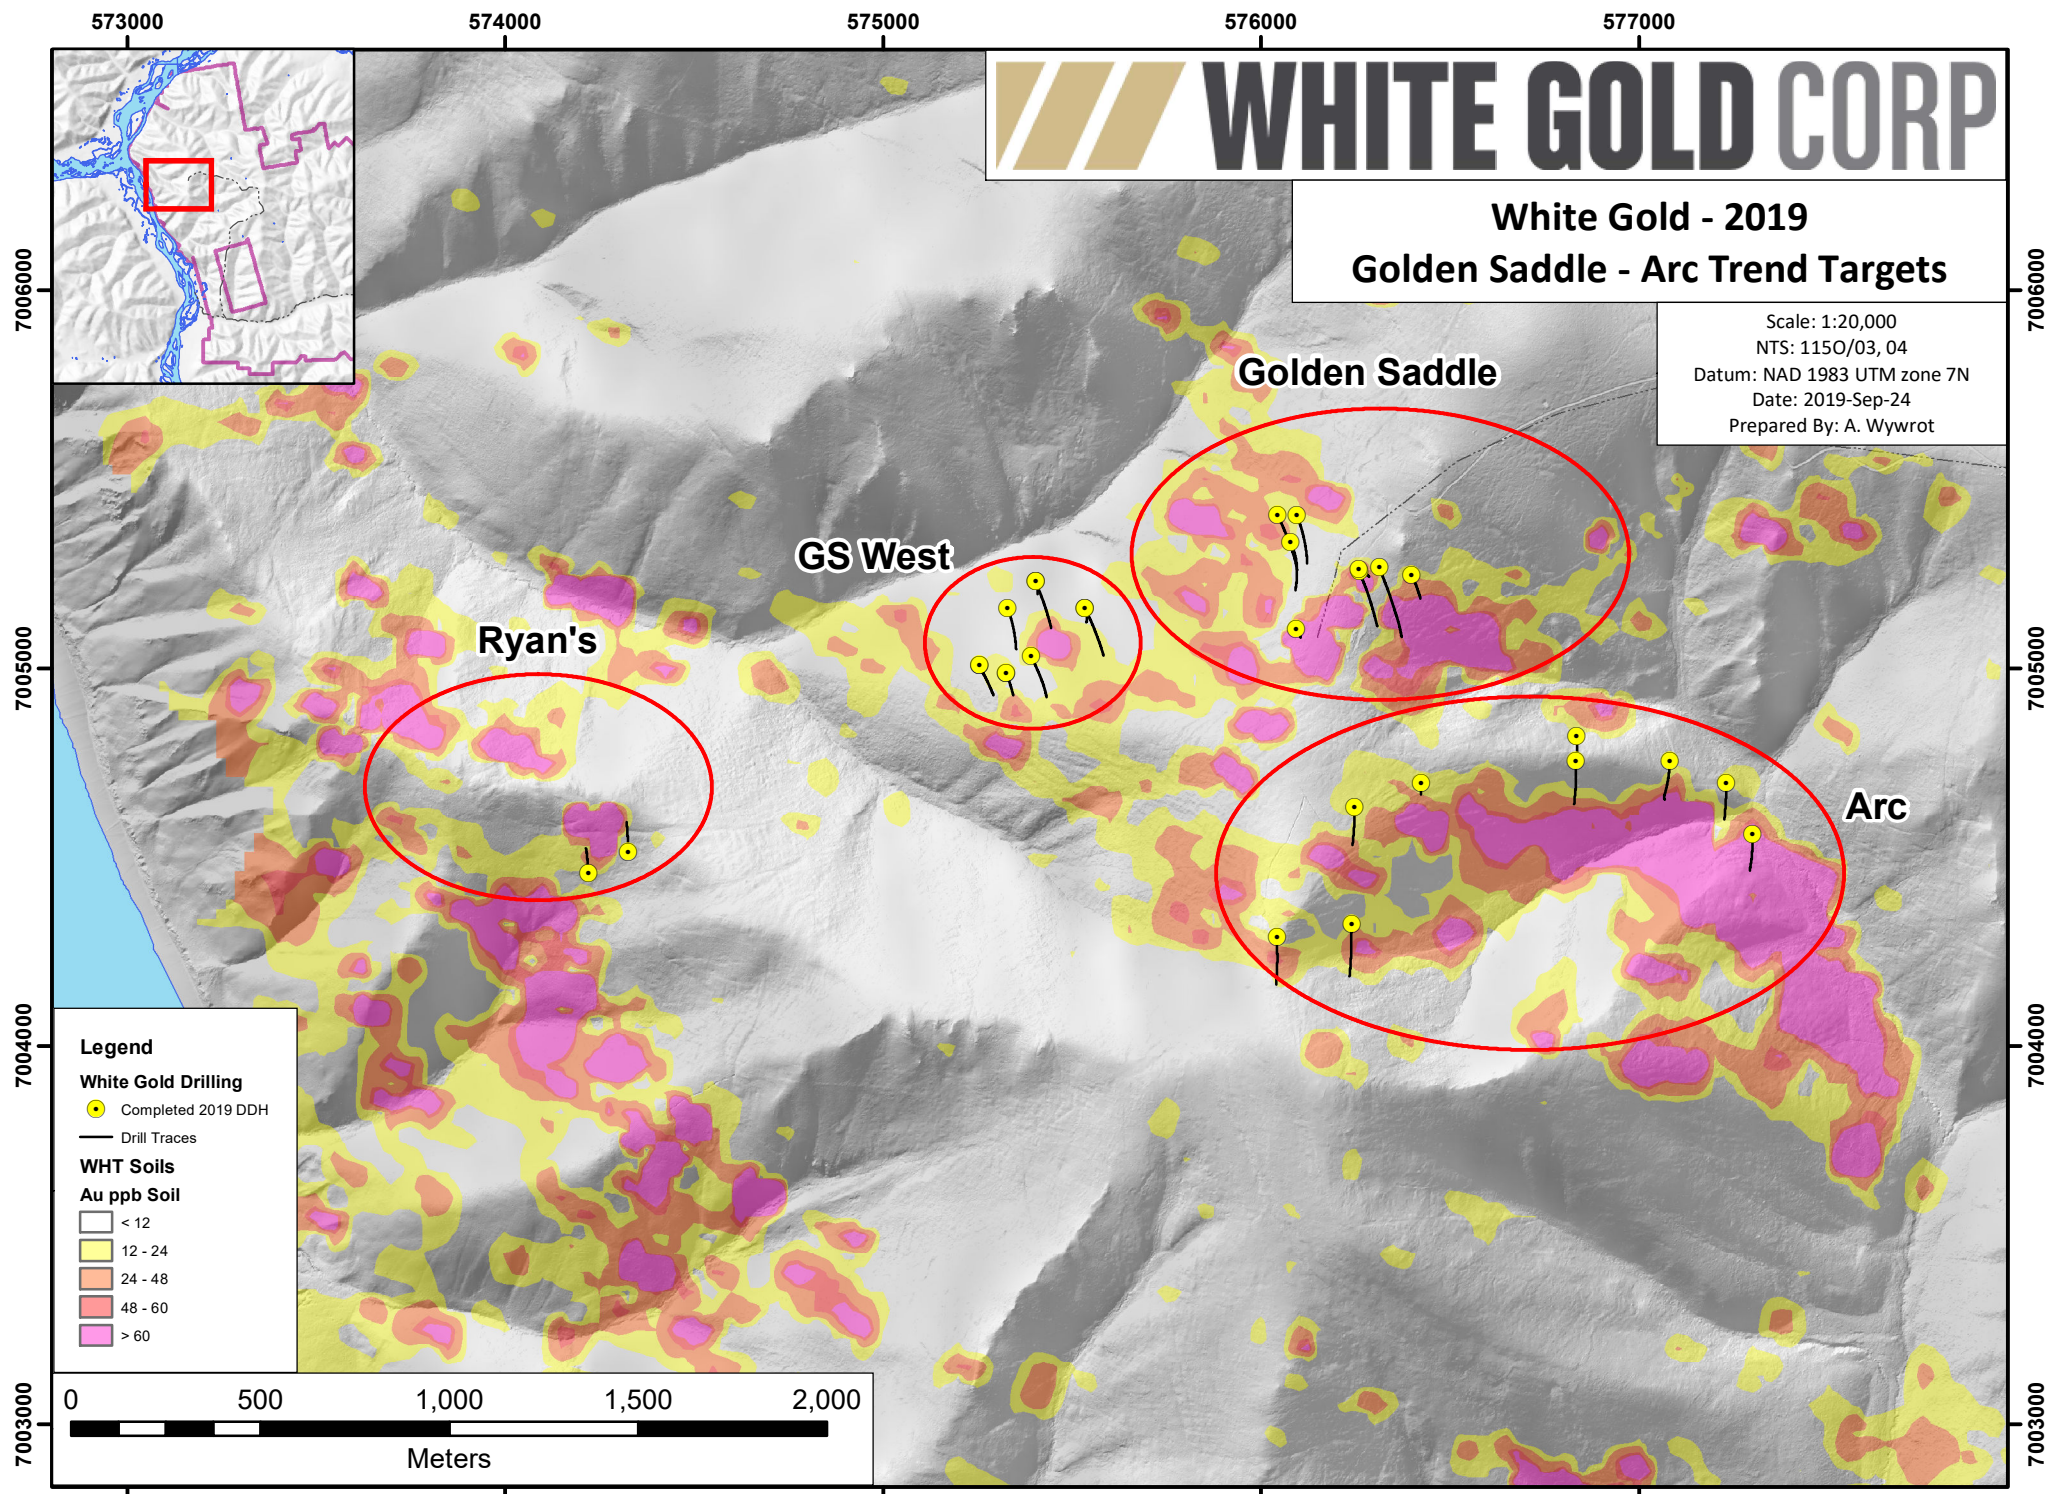

# White Gold - 2019 Golden Saddle - Arc Trend Targets

Scale: 1:20,000  
NTS: 1150/03, 04  
Datum: NAD 1983 UTM zone 7N  
Date: 2019-Sep-24  
Prepared By: A. Wywrot

**Legend**

**White Gold Drilling**

- Completed 2019 DDH
- Drill Traces

**WHT Soils**

**Au ppb Soil**

- < 12
- 12 - 24
- 24 - 48
- 48 - 60
- > 60