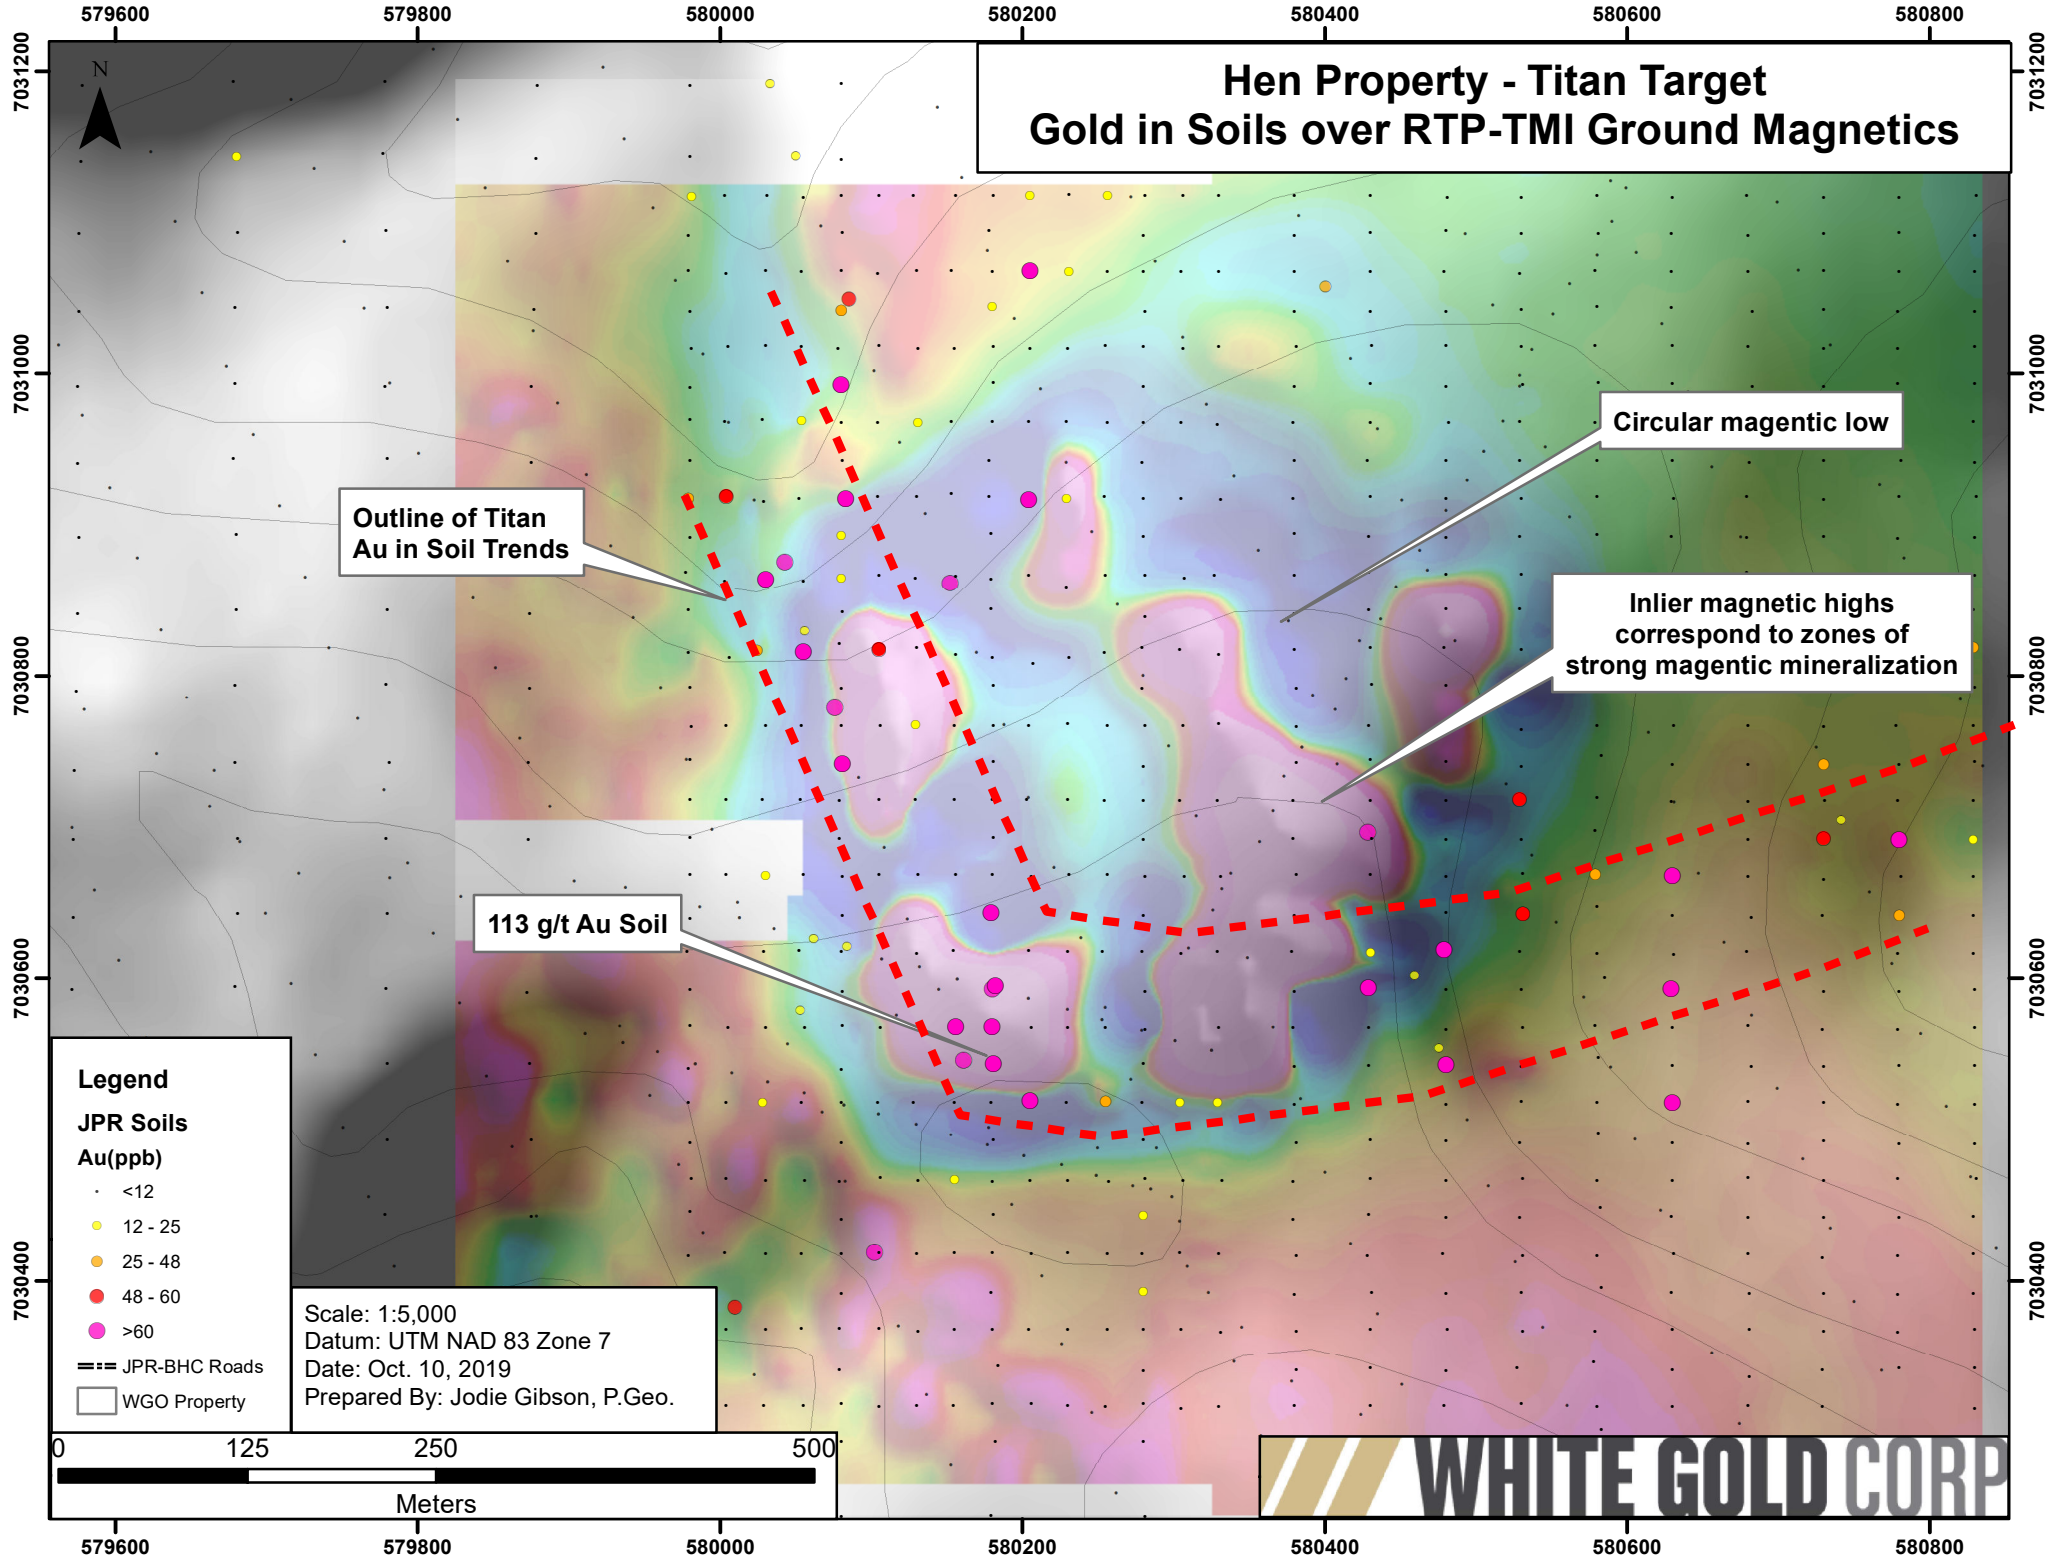

Hen Property - Titan Target Gold in Soils over RTP-TMI Ground Magnetics

Outline of Titan Au in Soil Trends

Circular magnetic low

Inlier magnetic highs correspond to zones of strong magnetic mineralization

113 g/t Au Soil

Legend

JPR Soils

Au(ppb)

- <12
- 12 - 25
- 25 - 48
- 48 - 60
- >60

--- JPR-BHC Roads

□ WGO Property

Scale: 1:5,000
Datum: UTM NAD 83 Zone 7
Date: Oct. 10, 2019
Prepared By: Jodie Gibson, P.Geo.