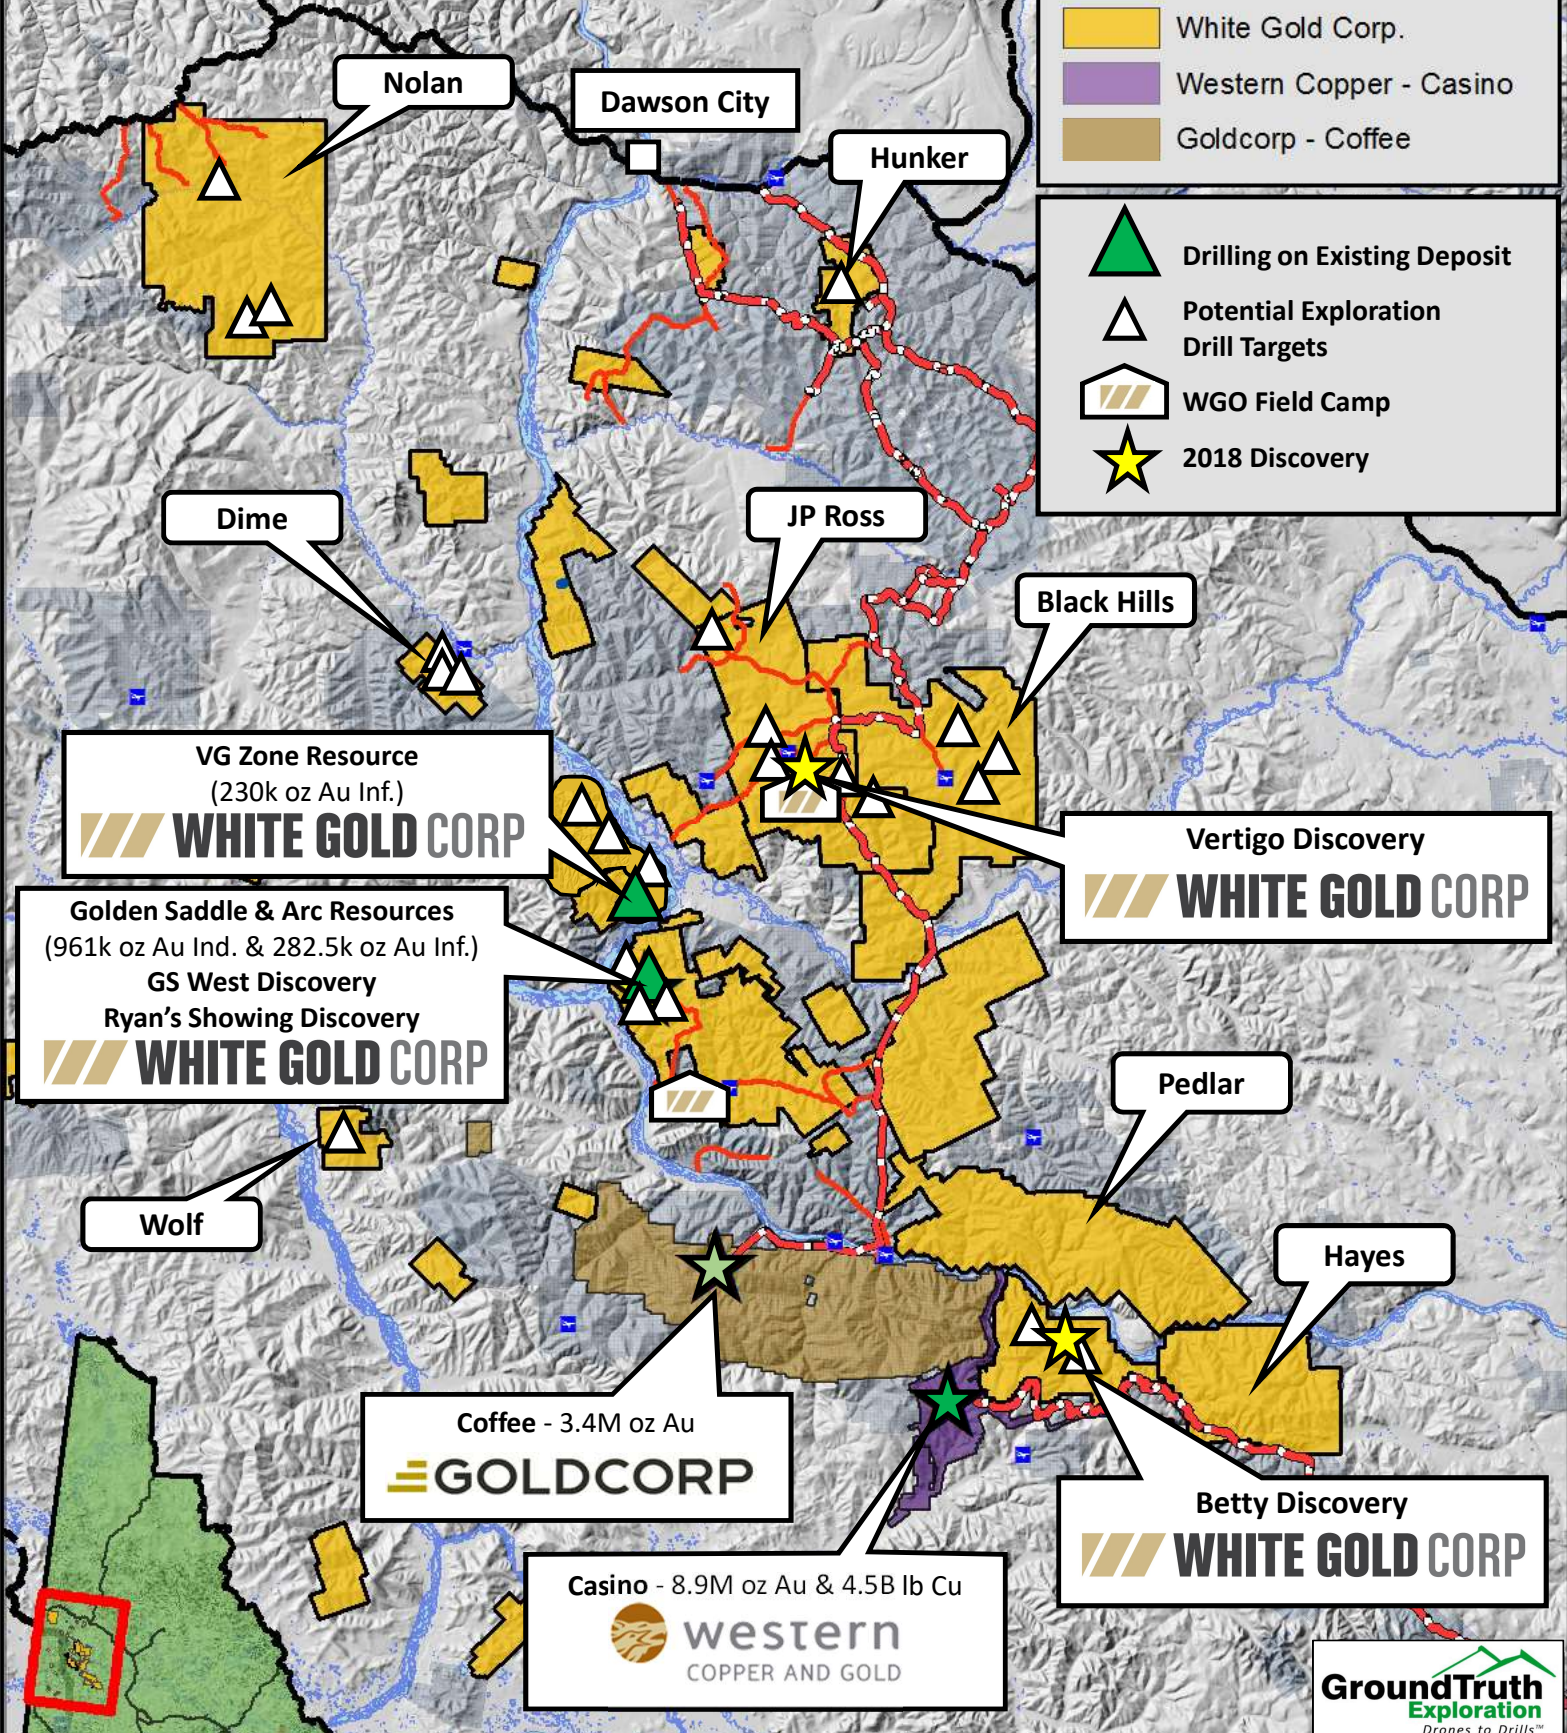

2019 Exploration Program

WHITE GOLD CORP

-  Resource Gateway Project
-  Highway
-  Existing Road
-  White Gold Corp.
-  Western Copper - Casino
-  Goldcorp - Coffee

-  Drilling on Existing Deposit
-  Potential Exploration Drill Targets
-  WGO Field Camp
-  2018 Discovery

Nolan

Dawson City

Hunker

Dime

JP Ross

Black Hills

VG Zone Resource
(230k oz Au Inf.)
WHITE GOLD CORP

Vertigo Discovery
WHITE GOLD CORP

Golden Saddle & Arc Resources
(961k oz Au Ind. & 282.5k oz Au Inf.)
GS West Discovery
Ryan's Showing Discovery
WHITE GOLD CORP

Pedlar

Wolf

Coffee - 3.4M oz Au
GOLDCORP

Hayes

Casino - 8.9M oz Au & 4.5B lb Cu
western
COPPER AND GOLD

Betty Discovery
WHITE GOLD CORP

GroundTruth
Exploration
Drones to Drills™